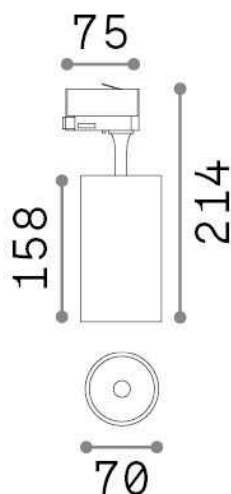

General info

Technical - Spotlights and Tracks

Ean	8021696322377
Item	FOX 25W CRI90 4000K ON-OFF BK
Installation	Spotlights and Tracks
Guarantee	5 years
Gross weight	0.64 kg
Volume	0.002688 m ³

Technical info

Net weight	0.54 kg
Insulation class	I
Protection index	IP20
Compliance	CE
Operating temperature	0° ~ +40 °C
Dimmer	NO, On-Off
Power output	220-240 V AC 50/60 Hz
Power supply	In-built, included Replaceable (by qualified operators only), electronic
Adjustability	vert. 0°-90° , orizz. 0°-355°
Accessories not included	Single connection on-off, Link on-off profile

Source info

Integrated source	Integrated LED module
Replaceable source	Replaceable (by qualified operators only)
Power	25 W
Emission	Direct
Max consumption	max 25,00 W
Features LED	LED COB BRIDGELUX
CCT LED	4000 K
Duration LED (t. 25°c)	30000 h
CRI	> 90
SDCM	3
Light beam	35°
Light beam flux	2700 lm
Useful light flux	2220 lm