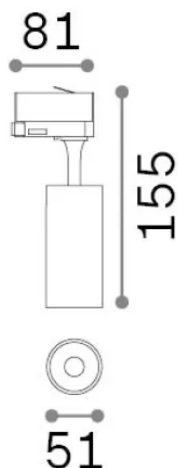

## Technical - Spotlights and Tracks

<b>Ean</b>	8021696348308
<b>Item</b>	FOX TR 1-PHASE 08W CRI90 3000K ON-OFF BK
<b>Installation</b>	Spotlights and Tracks
<b>Warranty</b>	5 years
<b>Gross weight</b>	0.45 kg
<b>Volume</b>	0.001503 m <sup>3</sup>

## Source info

<b>Integrated source</b>	Integrated LED module
<b>Replaceable source</b>	Replaceable (by qualified operators only)
<b>Power</b>	8 W
<b>Emission</b>	Direct
<b>Max consumption</b>	max 8 W
<b>Features LED</b>	LED COB
<b>CCT LED</b>	3000 K
<b>Duration LED (t. 25°C)</b>	50000 h
<b>CRI</b>	> 90
<b>SDCM</b>	3
<b>Light beam</b>	54°
<b>Light beam flux</b>	1000 lm
<b>Useful light flux</b>	720 lm
<b>Photobiological risk</b>	1