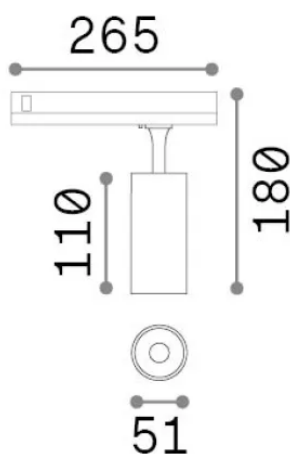

## Technical - Spotlights and Tracks

<b>Ean</b>	8021696340852
<b>Item</b>	FOX TR 3-PHASE 08W CRI90 4000K 1-10V BK
<b>Installation</b>	Spotlights and Tracks
<b>Warranty</b>	5 years
<b>Gross weight</b>	0.55 kg
<b>Volume</b>	0.00264 m <sup>3</sup>

## Technical info

<b>Net weight</b>	0.5 kg
<b>Insulation class</b>	II
<b>Protection index</b>	IP20
<b>Compliance</b>	CE
<b>Operating temperature</b>	0° ~ +40 °C
<b>Dimmer</b>	1, 1-10V
<b>Power output</b>	220-240 V AC 50/60 Hz
<b>Power supply</b>	In-built, included NO, electronic
<b>Accessories not included</b>	Link 3-phase 1-10V/DALI profile