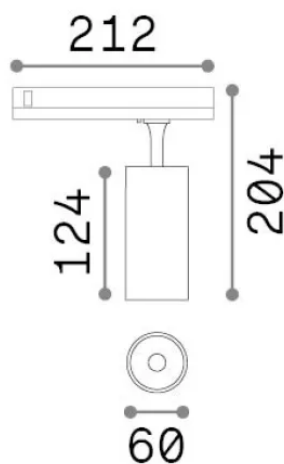

General info

Technical - Spotlights and Tracks

Ean	8021696340920
Item	FOX TR 3-PHASE 15W CRI90 4000K DALI WH
Installation	Spotlights and Tracks
Warranty	5 years
Gross weight	0.68 kg
Volume	0.003675 m ³

Technical info

Net weight	0.6 kg
Insulation class	II
Protection index	IP20
Compliance	CE
Operating temperature	0° ~ +40 °C
Dimmer	1, DALI
Power output	220-240 V AC 50/60 Hz
Power supply	In-built, included NO, electronic
Accessories not included	Link 3-phase 1-10V/DALI profile

Source info

Integrated source	Integrated LED module
Replaceable source	Replaceable (by qualified operators only)
Power	15 W
Emission	Direct
Max consumption	max 15 W
Features LED	LED COB BRIDGELUX
CCT LED	4000 K
Duration LED (t. 25°C)	50000 h
CRI	> 90
SDCM	3
Light beam	41°
Light beam flux	1700 lm
Useful light flux	1440 lm
Photobiological risk	1
Standby power	< 0.50 W