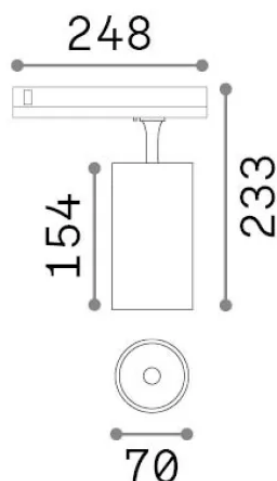

## Technical - Spotlights and Tracks

<b>Ean</b>	8021696340975
<b>Item</b>	FOX TR 3-PHASE 25W CRI90 4000K DALI BK
<b>Installation</b>	Spotlights and Tracks
<b>Warranty</b>	5 years
<b>Gross weight</b>	0.87 kg
<b>Volume</b>	0.004163 m <sup>3</sup>