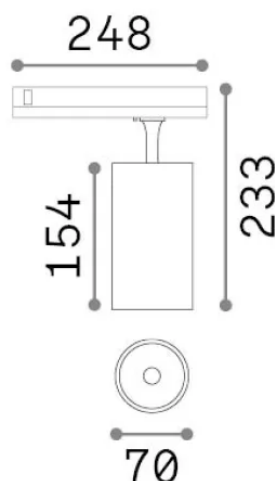

## Technical - Spotlights and Tracks

<b>Ean</b>	8021696340982
<b>Item</b>	FOX TR 3-PHASE 25W CRI90 4000K DALI WH
<b>Installation</b>	Spotlights and Tracks
<b>Warranty</b>	5 years
<b>Gross weight</b>	0.87 kg
<b>Volume</b>	0.004163 m <sup>3</sup>

## Technical info

<b>Net weight</b>	0.78 kg
<b>Insulation class</b>	II
<b>Protection index</b>	IP20
<b>Compliance</b>	CE
<b>Operating temperature</b>	0° ~ +40 °C
<b>Dimmer</b>	1, DALI
<b>Power output</b>	220-240 V AC 50/60 Hz
<b>Power supply</b>	In-built, included NO, electronic
<b>Accessories not included</b>	Link 3-phase 1-10V/DALI profile