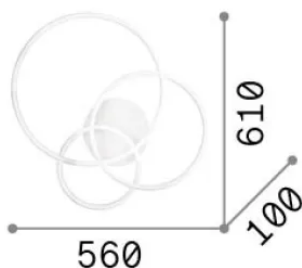

General info

Indoor - Ceiling lamps

Ean	8021696341309
Item	FRAME PL CERCHIO BIANCO 2700K
Installation	Ceiling lamps
Warranty	5 years
Gross weight	2.49 kg
Volume	0.039312 m ³

Technical info

Net weight	1.5 kg
Insulation class	II
Protection index	IP20
Compliance	CE
Operating temperature	0° ~ +40 °C
Dimmer	Non-dimmable, On-Off
Power output	220-240 V AC 50/60 Hz
Power supply	In-built, included Replaceable (by qualified operators only), electronic

Source info

Integrated source	Integrated LED module
Replaceable source	No
Power	LED 41 W
Emission	Direct
Max consumption	max 41 W
Features LED	LED SMD
CCT LED	2700 K
Duration LED (t. 25°C)	50000 h
CRI	> 90
SDCM	3
Light beam	115°
Light beam flux	4400 lm
Useful light flux	2070 lm
Photobiological risk	EXEMPT