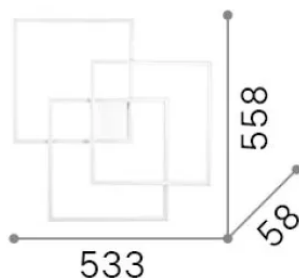

General info

Indoor - Ceiling lamps

Ean	8021696341316
Item	FRAME PL QUADRATO BIANCO 2700K
Installation	Ceiling lamps
Warranty	5 years
Gross weight	2.41 kg
Volume	0.055348 m ³

Technical info

Net weight	1.12 kg
Insulation class	II
Protection index	IP20
Compliance	CE
Operating temperature	0° ~ +40 °C
Dimmer	Non-dimmable, On-Off
Power output	220-240 V AC 50/60 Hz
Power supply	In-built, included Replaceable (by qualified operators only), electronic

Source info

Integrated source	Integrated LED module
Replaceable source	No
Power	LED 33 W
Emission	Direct
Max consumption	max 33 W
Features LED	LED SMD
CCT LED	2700 K
Duration LED (t. 25°C)	30000 h
CRI	> 90
SDCM	3
Light beam	115°
Light beam flux	4000 lm
Useful light flux	2320 lm
Photobiological risk	EXEMPT