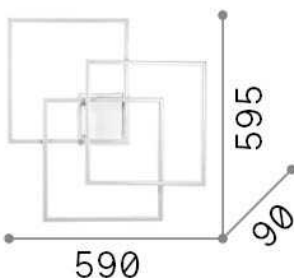

Net weight	1.43 kg
Insulation class	II
Protection index	IP20
Compliance	CE
Operating temperature	0° ~ +40 °C
Dimmer	NO, On-Off
Power output	220-240 V AC 50/60 Hz
Power supply	In-built, included Replaceable (by qualified operators only), electronic

Source info

Integrated source	Integrated LED module
Replaceable source	No
Power	LED 35 W
Emission	Direct
Max consumption	max 35,00 W
Features LED	LED SMD
CCT LED	3000 K
Duration LED (t. 25°C)	30000 h
CRI	> 80
SDCM	3
Light beam	115°
Light beam flux	4950 lm
Useful light flux	2300 lm
Bulb included	1 - E14 OLIVA 4W 3000K CRI80 SATIN