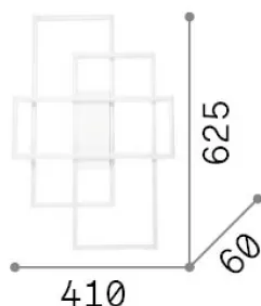

General info

Indoor - Ceiling lamps

Ean	8021696341323
Item	FRAME PL RETTANGOLO BIANCO 2700K
Installation	Ceiling lamps
Warranty	5 years
Gross weight	2.2 kg
Volume	0.02412 m ³

Technical info

Net weight	1.26 kg
Insulation class	II
Protection index	IP20
Compliance	CE
Operating temperature	0° ~ +40 °C
Dimmer	Non-dimmable, On-Off
Power output	220-240 V AC 50/60 Hz
Power supply	In-built, included Replaceable (by qualified operators only), electronic

Source info

Integrated source	Integrated LED module
Replaceable source	No
Power	LED 33 W
Emission	Direct
Max consumption	max 33 W
Features LED	LED SMD
CCT LED	2700 K
Duration LED (t. 25°C)	30000 h
CRI	> 90
SDCM	3
Light beam	115°
Light beam flux	3400 lm
Useful light flux	2520 lm
Photobiological risk	EXEMPT