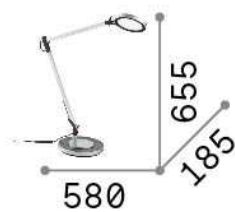

General info

Indoor - Table lamps

Ean	8021696204895
Item	FUTURA TL ALLUMINIO
Installation	Table lamps
Guarantee	5 years
Gross weight	1.99 kg
Volume	0.006874 m ³

Technical info

Net weight	1.83 kg
Insulation class	II
Protection index	IP20
Compliance	CE
Operating temperature	0° ~ +40 °C
Dimmer	1, Touch dimmer
Power output	100-240 V AC 50/60 Hz Integrated switch button Touch switch
Power supply	In-built, included Replaceable, electronic
Adjustability	YES

Source info

Integrated source	Integrated LED module
Replaceable source	No
Power	LED 12,5 W
Emission	Direct
Max consumption	max 12,50 W
Features LED	LED SMD
CCT LED	4000 K
Duration LED (t. 25°C)	25000 h
CRI	> 80
Light beam flux	1100 lm
Useful light flux	750 lm
Standby power	< 0.50 W
Bulb included	1 - E14 OLIVA 4W 3000K CRI80 SATIN