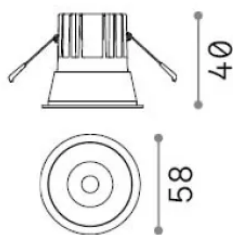

General info

Technical - Recessed lights

Ean	8021696349060
Item	GAME TRIM ROUND 05W 3000K BK BK
Installation	Recessed lights
Warranty	5 years
Gross weight	0.22 kg
Volume	0.000874 m ³

Technical info

Net weight	0.2 kg
Insulation class	II
Protection index	IP20
Compliance	CE
Operating temperature	0° ~ +40 °C
Dimmer	Non-dimmable, On-Off
Power output	220-240 V AC 50/60 Hz
Power supply	Separate, included Replaceable (by qualified operators only), electronic

Source info

Integrated source	Integrated LED module
Replaceable source	Replaceable (by qualified operators only)
Power	5,5 W
Emission	Direct
Max consumption	max 5,5 W
Features LED	LED COB CREE
CCT LED	3000 K
Duration LED (t. 25°C)	50000 h
CRI	> 90
SDCM	3
Light beam	36°
UGR Maximum	< 19
Light beam flux	650 lm
Useful light flux	460 lm
Photobiological risk	2