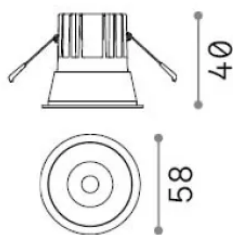

General info

Technical - Recessed lights

Ean	8021696349077
Item	GAME TRIM ROUND 05W 3000K BK GD
Installation	Recessed lights
Warranty	5 years
Gross weight	0.22 kg
Volume	0.000874 m ³

Technical info

Net weight	0.2 kg
Insulation class	II
Protection index	IP20
Compliance	CE
Operating temperature	0° ~ +40 °C
Dimmer	Non-dimmable, On-Off
Power output	220-240 V AC 50/60 Hz
Power supply	Separate, included Replaceable (by qualified operators only), electronic

Source info

Integrated source	Integrated LED module
Replaceable source	Replaceable (by qualified operators only)
Power	5,5 W
Emission	Direct
Max consumption	max 5,5 W
Features LED	LED COB CREE
CCT LED	3000 K
Duration LED (t. 25°C)	50000 h
CRI	> 90
SDCM	3
Light beam	36°
UGR Maximum	< 19
Light beam flux	650 lm
Useful light flux	470 lm
Photobiological risk	2