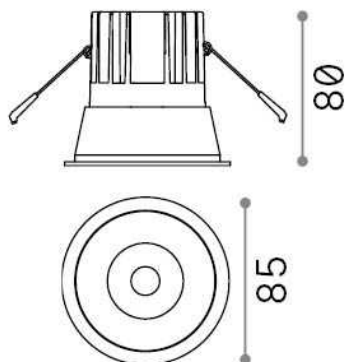

General info

Technical - Recessed lights

Ean	8021696285412
Item	GAME TRIM ROUND 11W 2700K BK BK
Installation	Recessed lights
Guarantee	5 years
Gross weight	0.32 kg
Volume	0.001634 m ³

Technical info

Net weight	0.28 kg
Insulation class	II
Protection index	IP20
Compliance	CE
Operating temperature	0° ~ +40 °C
Dimmer	NO, On-Off
Power output	220-240 V AC 50/60 Hz
Power supply	Separate, included Replaceable (by qualified operators only), electronic
Recessed specifications	Ø 75 - h. ≥ 150 , 3-40
Load resistance	IK06
Front protection index	IP40 [DO NOT COVER]
Accessories not included	Dimmable driver

Source info

Integrated source	Integrated LED module
Replaceable source	Replaceable (by qualified operators only)
Power	11 W
Emission	Direct
Max consumption	max 11,00 W
Features LED	LED COB CREE
CCT LED	2700 K
Duration LED (t. 25°C)	50000 h
CRI	> 80
Light beam	36°
UGR Maximum	< 19
Light beam flux	1000 lm
Useful light flux	860 lm