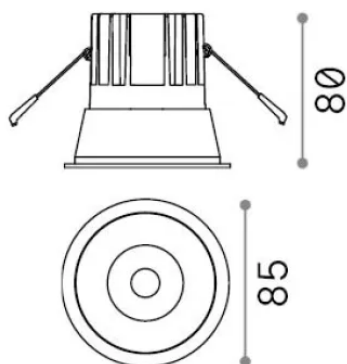

General info

Technical - Recessed lights

Ean	8021696341330
Item	GAME TRIM ROUND 11W 2700K BK GD
Installation	Recessed lights
Warranty	5 years
Gross weight	0.37 kg
Volume	0.001634 m ³

Technical info

Net weight	0.3 kg
Insulation class	II
Protection index	IP20
Compliance	CE
Operating temperature	0° ~ +40 °C [DO NOT COVER]
Dimmer	Non-dimmable, On-Off
Power output	220-240 V AC 50/60 Hz
Power supply	Separate, included Replaceable (by qualified operators only), electronic
Load resistance	IK06
Front protection index	IP40
Accessories not included	Dimmable driver

Source info

Integrated source	Integrated LED module
Replaceable source	Replaceable (by qualified operators only)
Power	11 W
Emission	Direct
Max consumption	max 11 W
Features LED	LED COB CREE
CCT LED	2700 K
Duration LED (t. 25°C)	50000 h
CRI	> 90
SDCM	3
Light beam	36°
UGR Maximum	< 19
Light beam flux	900 lm
Useful light flux	660 lm
Photobiological risk	1