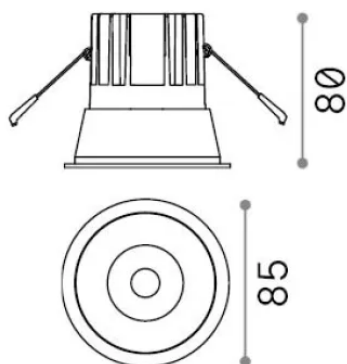

Technical info

Net weight	0.3 kg
Insulation class	II
Protection index	IP20
Compliance	CE
Operating temperature	0° ~ +40 °C [DO NOT COVER]
Dimmer	Non-dimmable, On-Off
Power output	220-240 V AC 50/60 Hz
Power supply	Separate, included Replaceable (by qualified operators only), electronic
Load resistance	IK06
Front protection index	IP40
Accessories not included	Dimmable driver

Source info

Integrated source	Integrated LED module
Replaceable source	Replaceable (by qualified operators only)
Power	11 W
Emission	Direct
Max consumption	max 11 W
Features LED	LED COB CREE
CCT LED	2700 K
Duration LED (t. 25°C)	50000 h
CRI	> 90
SDCM	3
Light beam	36°
UGR Maximum	< 19
Light beam flux	900 lm
Useful light flux	660 lm
Photobiological risk	1