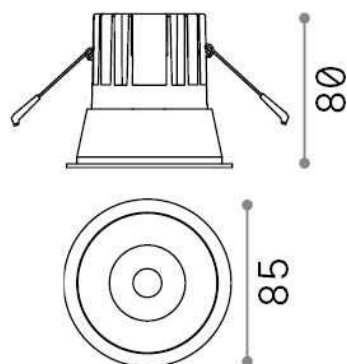

## Technical - Recessed lights

<b>Ean</b>	8021696285429
<b>Item</b>	GAME TRIM ROUND 11W 2700K WH WH
<b>Installation</b>	Recessed lights
<b>Guarantee</b>	5 years
<b>Gross weight</b>	0.4 kg
<b>Volume</b>	0.001634 m <sup>3</sup>

## Technical info

<b>Net weight</b>	0.35 kg
<b>Insulation class</b>	II
<b>Protection index</b>	IP20
<b>Compliance</b>	CE
<b>Operating temperature</b>	0° ~ +40 °C
<b>Dimmer</b>	NO, On-Off
<b>Power output</b>	220-240 V AC 50/60 Hz
<b>Power supply</b>	Separate, included Replaceable (by qualified operators only), electronic
<b>Recessed specifications</b>	Ø 75 - h. ≥ 150 , 3-40
<b>Load resistance</b>	IK06
<b>Front protection index</b>	IP40 [DO NOT COVER]
<b>Accessories not included</b>	Dimmable driver

## Source info

<b>Integrated source</b>	Integrated LED module
<b>Replaceable source</b>	Replaceable (by qualified operators only)
<b>Power</b>	11 W
<b>Emission</b>	Direct
<b>Max consumption</b>	max 11,00 W
<b>Features LED</b>	LED COB CREE
<b>CCT LED</b>	2700 K
<b>Duration LED (t. 25°C)</b>	50000 h
<b>CRI</b>	> 80
<b>Light beam</b>	36°
<b>UGR Maximum</b>	< 19
<b>Light beam flux</b>	1000 lm
<b>Useful light flux</b>	920 lm