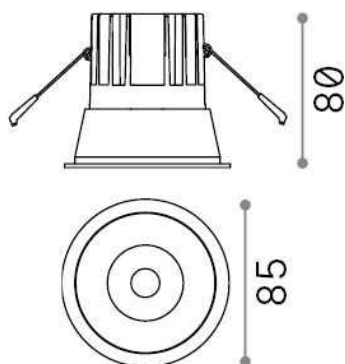

General info

Technical - Recessed lights

Ean	8021696327754
Item	GAME TRIM ROUND 11W 3000K BK BK IP65
Installation	Recessed lights
Guarantee	5 years
Gross weight	0.15 kg
Volume	0.001634 m ³

Technical info

Net weight	0.07 kg
Insulation class	II
Protection index	IP20
Compliance	CE
Operating temperature	0° ~ +40 °C
Dimmer	NO, On-Off
Power output	220-240 V AC 50/60 Hz
Power supply	Separate, included Replaceable (by qualified operators only), electronic
Recessed specifications	Ø 75 - h. ≥ 150 , 5-40
Front protection index	IP65 [DO NOT COVER]
Accessories not included	Dimmable driver

Source info

Integrated source	Integrated LED module
Replaceable source	No
Power	11 W
Emission	Direct
Max consumption	max 11,00 W
Features LED	LED COB CREE
CCT LED	3000 K
Duration LED (t. 25°C)	50000 h
CRI	> 80
Light beam	36°
UGR Maximum	< 19
Light beam flux	1100 lm
Useful light flux	800 lm
Photobiological risk	1