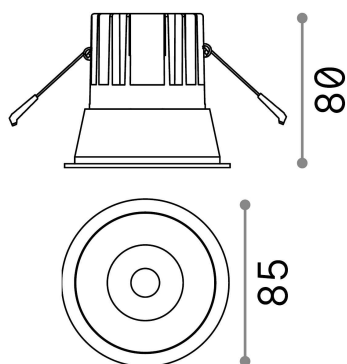

General info

Technical - Recessed lights

Ean	8021696192314
Item	GAME TRIM ROUND 11W 3000K BK BK
Installation	Recessed lights
Guarantee	5 years
Gross weight	0.4 kg
Volume	0.001634 m ³

Technical info

Net weight	0.35 kg
Insulation class	II
Protection index	IP20
Compliance	CE
Operating temperature	0° ~ +40 °C
Dimmer	NO, On-Off
Power output	220-240 V AC 50/60 Hz
Power supply	Separate, included Replaceable (by qualified operators only), electronic
Recessed specifications	Ø 75 - h. ≥ 150 , 3-40
Load resistance	IK06
Front protection index	IP40 [DO NOT COVER]
Accessories not included	Dimmable driver

Source info

Integrated source	Integrated LED module
Replaceable source	Replaceable (by qualified operators only)
Power	11 W
Emission	Direct
Max consumption	max 11,00 W
Features LED	LED COB CREE
CCT LED	3000 K
Duration LED (t. 25°C)	50000 h
CRI	> 80
Light beam	36°
UGR Maximum	< 19
Light beam flux	1100 lm
Useful light flux	940 lm
Photobiological risk	1