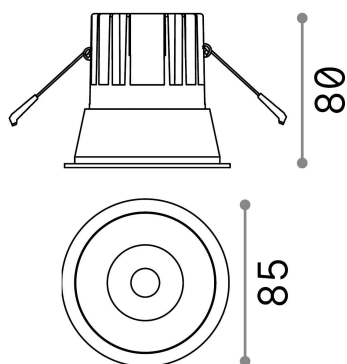

General info

Technical - Recessed lights

Ean	8021696192338
Item	GAME TRIM ROUND 11W 3000K BK WH
Installation	Recessed lights
Guarantee	5 years
Gross weight	0.4 kg
Volume	0.001634 m ³

Technical info

Net weight	0.35 kg
Insulation class	II
Protection index	IP20
Compliance	CE
Operating temperature	0° ~ +40 °C
Dimmer	NO, On-Off
Power output	220-240 V AC 50/60 Hz
Power supply	Separate, included Replaceable (by qualified operators only), electronic
Recessed specifications	Ø 75 - h. ≥ 150 , 3-40
Load resistance	IK06
Front protection index	IP40 [DO NOT COVER]
Accessories not included	Dimmable driver

Source info

Integrated source	Integrated LED module
Replaceable source	Replaceable (by qualified operators only)
Power	11 W
Emission	Direct
Max consumption	max 11,00 W
Features LED	LED COB CREE
CCT LED	3000 K
Duration LED (t. 25°C)	50000 h
CRI	> 80
Light beam	36°
UGR Maximum	< 19
Light beam flux	1100 lm
Useful light flux	1010 lm
Photobiological risk	1