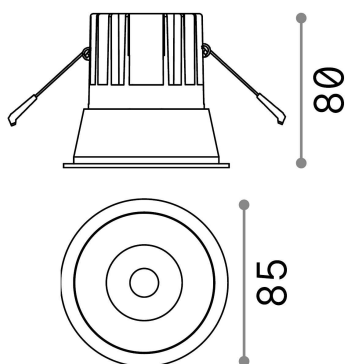

General info

Technical - Recessed lights

Ean	8021696192277
Item	GAME TRIM ROUND 11W 3000K WH BK
Installation	Recessed lights
Guarantee	5 years
Gross weight	0.4 kg
Volume	0.001634 m ³

Technical info

Net weight	0.35 kg
Insulation class	II
Protection index	IP20
Compliance	CE
Operating temperature	0° ~ +40 °C
Dimmer	NO, On-Off
Power output	220-240 V AC 50/60 Hz
Power supply	Separate, included Replaceable (by qualified operators only), electronic
Recessed specifications	Ø 75 - h. ≥ 150 , 3-40
Load resistance	IK06
Front protection index	IP40 [DO NOT COVER]
Accessories not included	Dimmable driver

Source info

Integrated source	Integrated LED module
Replaceable source	Replaceable (by qualified operators only)
Power	11 W
Emission	Direct
Max consumption	max 11,00 W
Features LED	LED COB CREE
CCT LED	3000 K
Duration LED (t. 25°C)	50000 h
CRI	> 80
Light beam	36°
UGR Maximum	< 19
Light beam flux	1100 lm
Useful light flux	940 lm
Photobiological risk	1