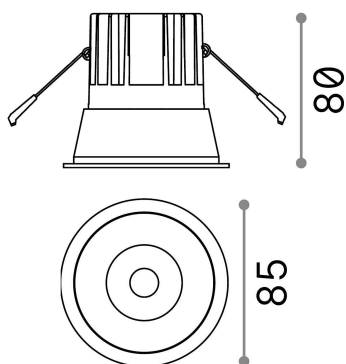

General info

Technical - Recessed lights

Ean	8021696192284
Item	GAME TRIM ROUND 11W 3000K WH SL
Installation	Recessed lights
Guarantee	5 years
Gross weight	0.4 kg
Volume	0.001634 m ³

Technical info

Net weight	0.35 kg
Insulation class	II
Protection index	IP20
Compliance	CE
Operating temperature	0° ~ +40 °C
Dimmer	NO, On-Off
Power output	220-240 V AC 50/60 Hz
Power supply	Separate, included Replaceable (by qualified operators only), electronic
Recessed specifications	Ø 75 - h. ≥ 150 , 3-40
Load resistance	IK06
Front protection index	IP40 [DO NOT COVER]
Accessories not included	Dimmable driver

Source info

Integrated source	Integrated LED module
Replaceable source	Replaceable (by qualified operators only)
Power	11 W
Emission	Direct
Max consumption	max 11,00 W
Features LED	LED COB CREE
CCT LED	3000 K
Duration LED (t. 25°C)	50000 h
CRI	> 80
Light beam	36°
UGR Maximum	< 19
Light beam flux	1100 lm
Useful light flux	1010 lm
Photobiological risk	1