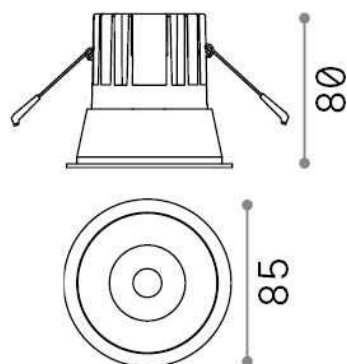

General info

Technical - Recessed lights

Ean	8021696313191
Item	GAME TRIM ROUND 11W 3000K WH WH IP65
Installation	Recessed lights
Guarantee	5 years
Gross weight	0.15 kg
Volume	0.001634 m ³

Technical info

Net weight	0.07 kg
Insulation class	II
Protection index	IP20
Compliance	CE
Operating temperature	0° ~ +40 °C
Dimmer	NO, On-Off
Power output	220-240 V AC 50/60 Hz
Power supply	Separate, included Replaceable (by qualified operators only), electronic
Recessed specifications	Ø 75 - h. ≥ 150 , 5-40
Front protection index	IP65 [DO NOT COVER]

Source info

Integrated source	Integrated LED module
Repleaceable source	No
Power	11 W
Emission	Direct
Max consupcion	max 11,00 W
Features LED	LED COB CREE
CCT LED	3000 K
Duration LED (t. 25°c)	50000 h
CRI	> 80
Light beam	36°
UGR Maximum	< 19
Light beam flux	1100 lm
Useful light flux	980 lm
Photobiological risk	1