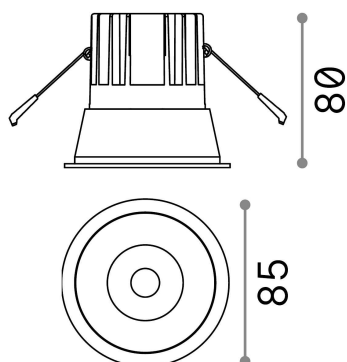

General info

Technical - Recessed lights

Ean	8021696192291
Item	GAME TRIM ROUND 11W 3000K WH WH
Installation	Recessed lights
Guarantee	5 years
Gross weight	0.4 kg
Volume	0.001634 m ³

Technical info

Net weight	0.35 kg
Insulation class	II
Protection index	IP20
Compliance	CE
Operating temperature	0° ~ +40 °C
Dimmer	NO, On-Off
Power output	220-240 V AC 50/60 Hz
Power supply	Separate, included Replaceable (by qualified operators only), electronic
Recessed specifications	Ø 75 - h. ≥ 150 , 3-40
Load resistance	IK06
Front protection index	IP40 [DO NOT COVER]
Accessories not included	Dimmable driver

Source info

Integrated source	Integrated LED module
Replaceable source	Replaceable (by qualified operators only)
Power	11 W
Emission	Direct
Max consumption	max 11,00 W
Features LED	LED COB CREE
CCT LED	3000 K
Duration LED (t. 25°C)	50000 h
CRI	> 80
Light beam	36°
UGR Maximum	< 19
Light beam flux	1100 lm
Useful light flux	1010 lm
Photobiological risk	1