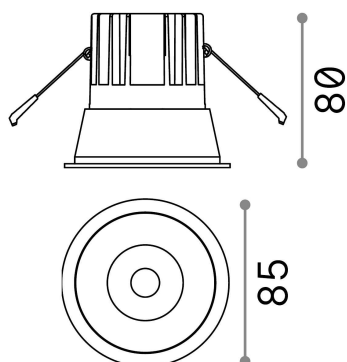

## Technical - Recessed lights

<b>Ean</b>	8021696267968
<b>Item</b>	GAME TRIM ROUND 11W 4000K BK BK
<b>Installation</b>	Recessed lights
<b>Guarantee</b>	5 years
<b>Gross weight</b>	0.4 kg
<b>Volume</b>	0.001634 m <sup>3</sup>

## Technical info

<b>Net weight</b>	0.35 kg
<b>Insulation class</b>	II
<b>Protection index</b>	IP20
<b>Compliance</b>	CE
<b>Operating temperature</b>	0° ~ +40 °C
<b>Dimmer</b>	NO, On-Off
<b>Power output</b>	220-240 V AC 50/60 Hz
<b>Power supply</b>	Separate, included Replaceable (by qualified operators only), electronic
<b>Recessed specifications</b>	Ø 75 - h. ≥ 150 , 3-40
<b>Load resistance</b>	IK06
<b>Front protection index</b>	IP40 [DO NOT COVER]
<b>Accessories not included</b>	Dimmable driver

## Source info

<b>Integrated source</b>	Integrated LED module
<b>Replaceable source</b>	Replaceable (by qualified operators only)
<b>Power</b>	11 W
<b>Emission</b>	Direct
<b>Max consumption</b>	max 11,00 W
<b>Features LED</b>	LED COB CREE
<b>CCT LED</b>	4000 K
<b>Duration LED (t. 25°C)</b>	50000 h
<b>CRI</b>	> 80
<b>Light beam</b>	36°
<b>UGR Maximum</b>	< 19
<b>Light beam flux</b>	1250 lm
<b>Useful light flux</b>	1060 lm
<b>Photobiological risk</b>	2