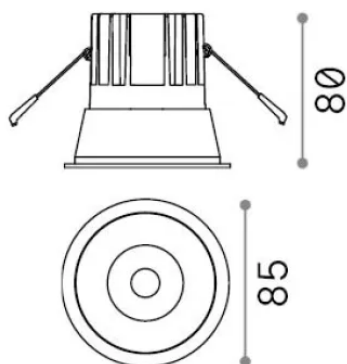

Technical info

Net weight	0.3 kg
Insulation class	II
Protection index	IP20
Compliance	CE
Operating temperature	0° ~ +40 °C [DO NOT COVER]
Dimmer	Non-dimmable, On-Off
Power output	220-240 V AC 50/60 Hz
Power supply	Separate, included Replaceable (by qualified operators only), electronic
Load resistance	IK06
Front protection index	IP40
Accessories not included	Dimmable driver

Source info

Integrated source	Integrated LED module
Replaceable source	Replaceable (by qualified operators only)
Power	11 W
Emission	Direct
Max consumption	max 11 W
Features LED	LED COB CREE
CCT LED	4000 K
Duration LED (t. 25°C)	50000 h
CRI	> 90
SDCM	3
Light beam	36°
UGR Maximum	< 19
Light beam flux	1100 lm
Useful light flux	820 lm
Photobiological risk	2