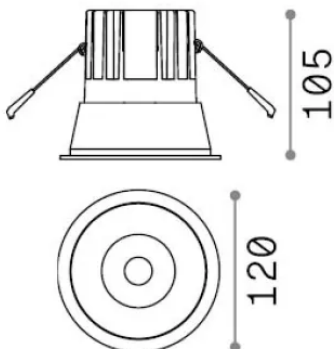

General info

Technical - Recessed lights

Ean	8021696341378
Item	GAME TRIM ROUND 20W 2700K BK BK
Installation	Recessed lights
Warranty	5 years
Gross weight	0.73 kg
Volume	0.002451 m ³

Technical info

Net weight	0.65 kg
Insulation class	II
Protection index	IP20
Compliance	CE
Operating temperature	0° ~ +40 °C [DO NOT COVER]
Dimmer	Non-dimmable, On-Off
Power output	220-240 V AC 50/60 Hz
Power supply	Separate, included Replaceable (by qualified operators only), electronic
Load resistance	IK06
Front protection index	IP40
Accessories not included	Dimmable driver

Source info

Integrated source	Integrated LED module
Replaceable source	Replaceable (by qualified operators only)
Power	20 W
Emission	Direct
Max consumption	max 20 W
Features LED	LED COB CREE
CCT LED	2700 K
Duration LED (t. 25°C)	50000 h
CRI	> 90
SDCM	3
Light beam	27°
UGR Maximum	< 19
Light beam flux	1900 lm
Useful light flux	1340 lm
Photobiological risk	1