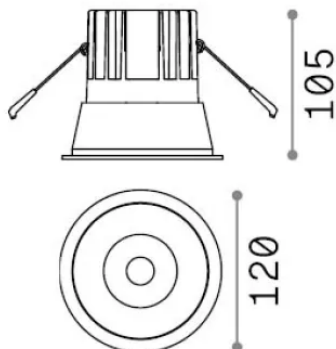

General info

Technical - Recessed lights

Ean	8021696341385
Item	GAME TRIM ROUND 20W 2700K BK GD
Installation	Recessed lights
Warranty	5 years
Gross weight	0.73 kg
Volume	0.002451 m ³

Technical info

Net weight	0.65 kg
Insulation class	II
Protection index	IP20
Compliance	CE
Operating temperature	0° ~ +40 °C [DO NOT COVER]
Dimmer	Non-dimmable, On-Off
Power output	220-240 V AC 50/60 Hz
Power supply	Separate, included Replaceable (by qualified operators only), electronic
Load resistance	IK06
Front protection index	IP40
Accessories not included	Dimmable driver

Source info

Integrated source	Integrated LED module
Replaceable source	Replaceable (by qualified operators only)
Power	20 W
Emission	Direct
Max consumption	max 20 W
Features LED	LED COB CREE
CCT LED	2700 K
Duration LED (t. 25°C)	50000 h
CRI	> 90
SDCM	3
Light beam	27°
UGR Maximum	< 19
Light beam flux	1900 lm
Useful light flux	1420 lm
Photobiological risk	1