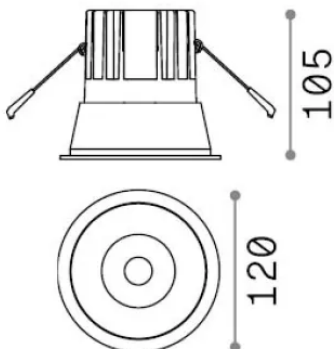

General info

Technical - Recessed lights

Ean	8021696341392
Item	GAME TRIM ROUND 20W 2700K WH GD
Installation	Recessed lights
Warranty	5 years
Gross weight	0.73 kg
Volume	0.002451 m ³

Technical info

Net weight	0.65 kg
Insulation class	II
Protection index	IP20
Compliance	CE
Operating temperature	0° ~ +40 °C [DO NOT COVER]
Dimmer	Non-dimmable, On-Off
Power output	220-240 V AC 50/60 Hz
Power supply	Separate, included Replaceable (by qualified operators only), electronic
Load resistance	IK06
Front protection index	IP40
Accessories not included	Dimmable driver

Source info

Integrated source	Integrated LED module
Replaceable source	Replaceable (by qualified operators only)
Power	20 W
Emission	Direct
Max consumption	max 20 W
Features LED	LED COB CREE
CCT LED	2700 K
Duration LED (t. 25°C)	50000 h
CRI	> 90
SDCM	3
Light beam	27°
UGR Maximum	< 19
Light beam flux	1900 lm
Useful light flux	1420 lm
Photobiological risk	1