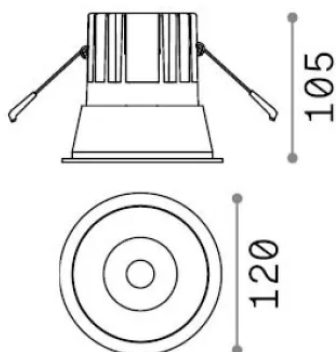

Technical info

Net weight	0.65 kg
Insulation class	II
Protection index	IP20
Compliance	CE
Operating temperature	0° ~ +40 °C [DO NOT COVER]
Dimmer	Non-dimmable, On-Off
Power output	220-240 V AC 50/60 Hz
Power supply	Separate, included Replaceable (by qualified operators only), electronic
Load resistance	IK06
Front protection index	IP40
Accessories not included	Dimmable driver

Source info

Integrated source	Integrated LED module
Replaceable source	Replaceable (by qualified operators only)
Power	20 W
Emission	Direct
Max consumption	max 20 W
Features LED	LED COB CREE
CCT LED	2700 K
Duration LED (t. 25°C)	50000 h
CRI	> 90
SDCM	3
Light beam	27°
UGR Maximum	< 19
Light beam flux	1900 lm
Useful light flux	1510 lm
Photobiological risk	1