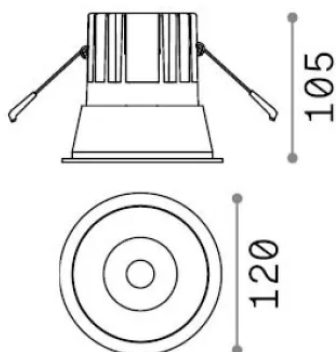

Technical info

Net weight	0.65 kg
Insulation class	II
Protection index	IP20
Compliance	CE
Operating temperature	0° ~ +40 °C [DO NOT COVER]
Dimmer	Non-dimmable, On-Off
Power output	220-240 V AC 50/60 Hz
Power supply	Separate, included Replaceable (by qualified operators only), electronic
Load resistance	IK06
Front protection index	IP40
Accessories not included	Dimmable driver

Source info

Integrated source	Integrated LED module
Replaceable source	Replaceable (by qualified operators only)
Power	20 W
Emission	Direct
Max consumption	max 20 W
Features LED	LED COB CREE
CCT LED	3000 K
Duration LED (t. 25°C)	50000 h
CRI	> 90
SDCM	3
Light beam	27°
UGR Maximum	< 19
Light beam flux	2250 lm
Useful light flux	1680 lm
Photobiological risk	1