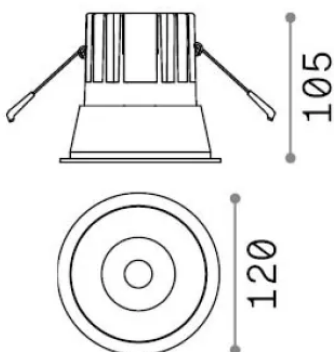

General info

Technical - Recessed lights

Ean	8021696341422
Item	GAME TRIM ROUND 20W 3000K WH GD
Installation	Recessed lights
Warranty	5 years
Gross weight	0.73 kg
Volume	0.002451 m ³

Technical info

Net weight	0.65 kg
Insulation class	II
Protection index	IP20
Compliance	CE
Operating temperature	0° ~ +40 °C [DO NOT COVER]
Dimmer	Non-dimmable, On-Off
Power output	220-240 V AC 50/60 Hz
Power supply	Separate, included Replaceable (by qualified operators only), electronic
Load resistance	IK06
Front protection index	IP40
Accessories not included	Dimmable driver

Source info

Integrated source	Integrated LED module
Replaceable source	Replaceable (by qualified operators only)
Power	20 W
Emission	Direct
Max consumption	max 20 W
Features LED	LED COB CREE
CCT LED	3000 K
Duration LED (t. 25°C)	50000 h
CRI	> 90
SDCM	3
Light beam	27°
UGR Maximum	< 19
Light beam flux	2250 lm
Useful light flux	1680 lm
Photobiological risk	1