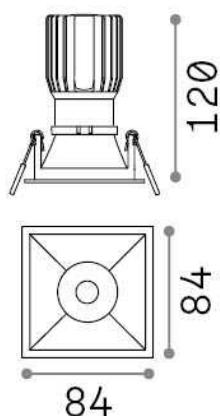

General info

Technical - Recessed lights

Ean	8021696285436
Item	GAME TRIM SQUARE 11W 2700K BK BK
Installation	Recessed lights
Guarantee	5 years
Gross weight	0.4 kg
Volume	0.001634 m ³

Technical info

Net weight	0.31 kg
Insulation class	II
Protection index	IP20
Compliance	CE
Operating temperature	0° ~ +40 °C
Dimmer	NO, On-Off
Power output	220-240 V AC 50/60 Hz
Power supply	Separate, included Replaceable (by qualified operators only), electronic
Recessed specifications	75 x 75 - h. ≥ 150 , 3-20
Load resistance	IK06
Front protection index	IP40 [DO NOT COVER]
Accessories not included	Dimmable driver

Source info

Integrated source	Integrated LED module
Replaceable source	Replaceable (by qualified operators only)
Power	11 W
Emission	Direct
Max consumption	max 11,00 W
Features LED	LED COB CREE
CCT LED	2700 K
Duration LED (t. 25°C)	50000 h
CRI	> 80
Light beam	36°
UGR Maximum	< 19
Light beam flux	1000 lm
Useful light flux	860 lm