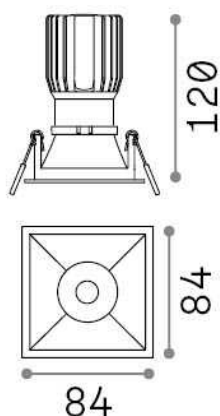

General info

Technical - Recessed lights

Ean	8021696285443
Item	GAME TRIM SQUARE 11W 2700K WH WH
Installation	Recessed lights
Guarantee	5 years
Gross weight	0.4 kg
Volume	0.001634 m ³

Technical info

Net weight	0.31 kg
Insulation class	II
Protection index	IP20
Compliance	CE
Operating temperature	0° ~ +40 °C
Dimmer	NO, On-Off
Power output	220-240 V AC 50/60 Hz
Power supply	Separate, included Replaceable (by qualified operators only), electronic
Recessed specifications	75 x 75 - h. ≥ 150 , 3-20
Load resistance	IK06
Front protection index	IP40 [DO NOT COVER]
Accessories not included	Dimmable driver

Source info

Integrated source	Integrated LED module
Replaceable source	Replaceable (by qualified operators only)
Power	11 W
Emission	Direct
Max consumption	max 11,00 W
Features LED	LED COB CREE
CCT LED	2700 K
Duration LED (t. 25°C)	50000 h
CRI	> 80
Light beam	36°
UGR Maximum	< 19
Light beam flux	1000 lm
Useful light flux	920 lm