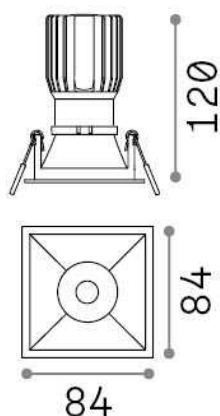

General info

Technical - Recessed lights

Ean	8021696327761
Item	GAME TRIM SQUARE 11W 3000K BK BK IP65
Installation	Recessed lights
Guarantee	5 years
Gross weight	0.4 kg
Volume	0.002451 m ³

Technical info

Net weight	0.18 kg
Insulation class	II
Protection index	IP20
Compliance	CE
Operating temperature	0° ~ +40 °C
Dimmer	NO, On-Off
Power output	220-240 V AC 50/60 Hz
Power supply	Separate, included Replaceable (by qualified operators only), electronic
Recessed specifications	80 x 80 - h. ≥ 110 , 5-25
Front protection index	IP65 [DO NOT COVER]