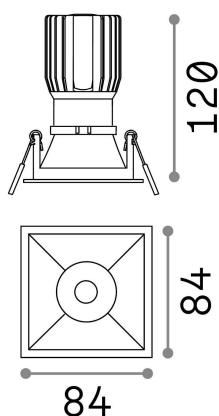

Technical info

Net weight	0.31 kg
Insulation class	II
Protection index	IP20
Compliance	CE
Operating temperature	0° ~ +40 °C
Dimmer	NO, On-Off
Power output	220-240 V AC 50/60 Hz
Power supply	Separate, included Replaceable (by qualified operators only), electronic
Recessed specifications	75 x 75 - h. ≥ 150 , 3-20
Load resistance	IK06
Front protection index	IP40 [DO NOT COVER]
Accessories not included	Dimmable driver

Source info

Integrated source	Integrated LED module
Replaceable source	Replaceable (by qualified operators only)
Power	11 W
Emission	Direct
Max consumption	max 11,00 W
Features LED	LED COB CREE
CCT LED	3000 K
Duration LED (t. 25°C)	50000 h
CRI	> 80
Light beam	36°
UGR Maximum	< 19
Light beam flux	1100 lm
Useful light flux	1010 lm
Photobiological risk	1