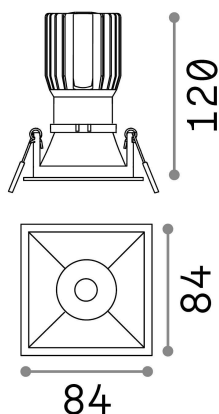

Source info

Integrated source	Integrated LED module
Replaceable source	Replaceable (by qualified operators only)
Power	11 W
Emission	Direct
Max consumption	max 11,00 W
Features LED	LED COB CREE
CCT LED	3000 K
Duration LED (t. 25°C)	50000 h
CRI	> 80
Light beam	36°
UGR Maximum	< 19
Light beam flux	1100 lm
Useful light flux	940 lm
Photobiological risk	1