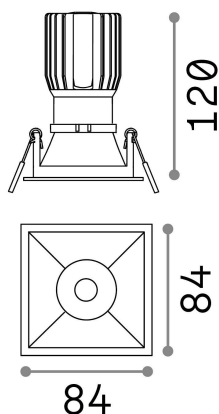

Source info

Integrated source	Integrated LED module
Replaceable source	Replaceable (by qualified operators only)
Power	11 W
Emission	Direct
Max consumption	max 11,00 W
Features LED	LED COB CREE
CCT LED	3000 K
Duration LED (t. 25°C)	50000 h
CRI	> 80
Light beam	36°
UGR Maximum	< 19
Light beam flux	1100 lm
Useful light flux	1010 lm
Photobiological risk	1