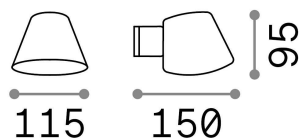

General info

Outdoor - Wall lamps

Ean	8021696091525
Item	GAS AP1 ANTRACITE
Installation	Wall lamps
Guarantee	5 years
Gross weight	0.4 kg
Volume	0.00198 m ³

Technical info

Net weight	0.32 kg
Insulation class	I
Protection index	IP43
Compliance	CE
Operating temperature	0° ~ +40 °C
Dimmer	Determined by the light bulb
Power output	220-240 V AC
Power supply	Not required

Source info

Integrated source	Light bulb (not included)
Replaceable source	No
Power	GU10 max 1 x 28 W
Emission	Direct
Max consumption	-