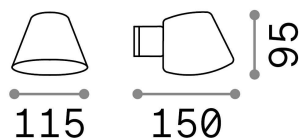

General info

Outdoor - Wall lamps

Ean	8021696091518
Item	GAS AP1 BIANCO
Installation	Wall lamps
Guarantee	5 years
Gross weight	0.4 kg
Volume	0.00198 m ³

Technical info

Net weight	0.32 kg
Insulation class	I
Protection index	IP43
Compliance	CE
Operating temperature	0° ~ +40 °C
Dimmer	Determined by the light bulb
Power output	220-240 V AC
Power supply	Not required

Source info

Integrated source	Light bulb (not included)
Replaceable source	No
Power	GU10 max 1 x 28 W
Emission	Direct
Max consumption	-