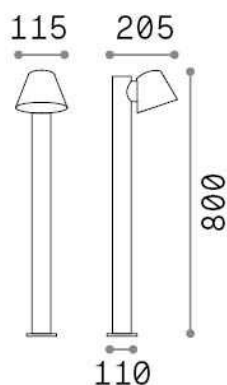

### Outdoor - Floor lamps

<b>Ean</b>	8021696322414
<b>Item</b>	GAS PT1 GRIGIO
<b>Installation</b>	Floor lamps
<b>Guarantee</b>	5 years
<b>Gross weight</b>	2.11 kg
<b>Volume</b>	0.021648 m <sup>3</sup>

## Technical info

<b>Net weight</b>	1.79 kg
<b>Insulation class</b>	I
<b>Protection index</b>	IP43
<b>Compliance</b>	CE
<b>Operating temperature</b>	0° ~ +40 °C
<b>Dimmer</b>	Determined by the light bulb
<b>Power output</b>	220-240 V AC
<b>Power supply</b>	Not required