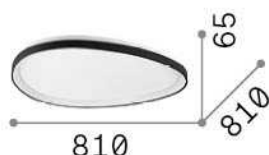

General info

Indoor - Ceiling lamps

Ean	8021696328973
Item	GEMINI PL D081 DALI/PUSH BIANCO
Installation	Ceiling lamps
Guarantee	5 years
Gross weight	8.7 kg
Volume	0.091875 m ³

Technical info

Net weight	4.8 kg
Insulation class	II
Protection index	IP20
Compliance	CE
Operating temperature	0° ~ +40 °C
Dimmer	1, DALI / Push
Power output	220-240 V AC 50/60 Hz
Power supply	In-built, included Replaceable (by qualified operators only), electronic

Source info

Integrated source	Integrated LED module
Replaceable source	Replaceable (by qualified operators only)
Power	42 W
Emission	Direct
Max consumption	max 42,00 W
Features LED	LED SMD
CCT LED	3000 K
Duration LED (t. 25°C)	30000 h
CRI	> 80
Light beam	-
Light beam flux	5400 lm
Useful light flux	2630 lm
Photobiological risk	2
Standby power	< 0.50 W