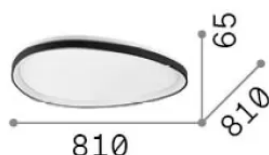

Source info

Integrated source	Integrated LED module
Replaceable source	Replaceable (by qualified operators only)
Power	42 W
Emission	Direct
Max consumption	max 42 W
Features LED	LED SMD
CCT LED	2700 K
Duration LED (t. 25°C)	50000 h
CRI	> 90
SDCM	3
Light beam	130°
Light beam flux	4100 lm
Useful light flux	2790 lm
Photobiological risk	2