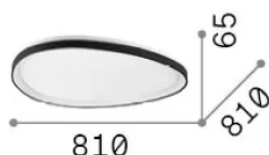

General info

Indoor - Ceiling lamps

Ean	8021696341507
Item	GEMINI PL D081 ON-OFF NERO 2700K
Installation	Ceiling lamps
Warranty	5 years
Gross weight	7.55 kg
Volume	0.088752 m ³

Technical info

Net weight	4.55 kg
Insulation class	II
Protection index	IP20
Compliance	CE
Operating temperature	0° ~ +40 °C
Dimmer	Non-dimmable, On-Off
Power output	220-240 V AC 50/60 Hz
Power supply	In-built, included Replaceable (by qualified operators only), electronic

Source info

Integrated source	Integrated LED module
Replaceable source	Replaceable (by qualified operators only)
Power	42 W
Emission	Direct
Max consumption	max 42 W
Features LED	LED SMD
CCT LED	2700 K
Duration LED (t. 25°C)	50000 h
CRI	> 90
SDCM	3
Light beam	130°
Light beam flux	4100 lm
Useful light flux	2000 lm
Photobiological risk	2