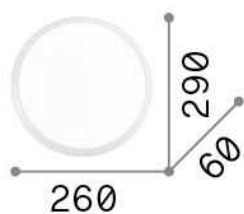

General info

Indoor - Ceiling lamps

Ean	8021696252599
Item	GEMMA PL D29 BIANCO
Installation	Ceiling lamps
Guarantee	5 years
Gross weight	0.76 kg
Volume	0.01638 m ³

Technical info

Net weight	0.43 kg
Insulation class	II
Protection index	IP20
Compliance	CE
Operating temperature	0° ~ +40 °C
Dimmer	NO, On-Off
Power output	220-240 V AC 50/60 Hz
Power supply	In-built, included NO, electronic

Source info

Integrated source	Integrated LED module
Replaceable source	No
Power	LED 12 W
Emission	Diffuse
Max consumption	max 12,00 W
Features LED	LED SMD module
CCT LED	3000 K
Duration LED (t. 25°C)	20000 h
CRI	> 80
Light beam flux	1440 lm
Useful light flux	850 lm
Bulb included	1 - E14 OLIVA 4W 3000K CRI80 SATIN