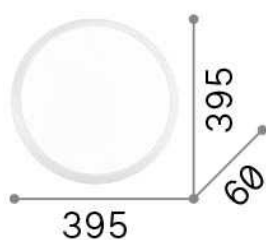

Net weight	0.76 kg
Insulation class	II
Protection index	IP20
Compliance	CE
Operating temperature	0° ~ +40 °C
Dimmer	NO, On-Off
Power output	220-240 V AC 50/60 Hz
Power supply	In-built, included NO, electronic

Source info

Integrated source	Integrated LED module
Replaceable source	No
Power	LED 24 W
Emission	Diffuse
Max consumption	max 24,00 W
Features LED	LED SMD module
CCT LED	3000 K
Duration LED (t. 25°C)	20000 h
CRI	> 80
Light beam flux	2880 lm
Useful light flux	1850 lm
Bulb included	1 - E14 OLIVA 4W 3000K CRI80 SATIN