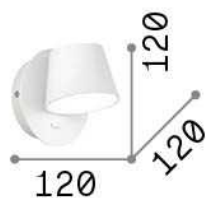

General info

Indoor - Wall lamps

Ean	8021696167152
Item	GIM AP BIANCO
Installation	Wall lamps
Guarantee	5 years
Gross weight	0.53 kg
Volume	0.003364 m ³

Technical info

Net weight	0.45 kg
Insulation class	I
Protection index	IP20
Compliance	CE
Operating temperature	0° ~ +40 °C
Dimmer	NO, On-Off
Power output	220-240 V AC 50/60 Hz Integrated switch button
Power supply	In-built, included Replaceable (by qualified operators only), electronic

Source info

Integrated source	Integrated LED module
Replaceable source	No
Power	LED 6 W
Emission	Direct
Max consumption	max 6,00 W
Features LED	LED SMD
CCT LED	3000 K
Duration LED (t. 25°C)	15000 h
CRI	> 80
Light beam flux	530 lm
Useful light flux	400 lm
Photobiological risk	EXEMPT
Bulb included	1 - E14 OLIVA 4W 3000K CRI80 SATIN