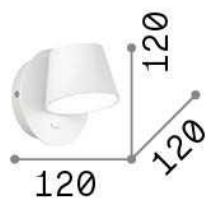

## Indoor - Wall lamps

<b>Ean</b>	8021696167121
<b>Item</b>	GIM AP NERO
<b>Installation</b>	Wall lamps
<b>Guarantee</b>	5 years
<b>Gross weight</b>	0.53 kg
<b>Volume</b>	0.003364 m <sup>3</sup>

## Source info

<b>Integrated source</b>	Integrated LED module
<b>Replaceable source</b>	No
<b>Power</b>	LED 6 W
<b>Emission</b>	Direct
<b>Max consumption</b>	max 6,00 W
<b>Features LED</b>	LED SMD
<b>CCT LED</b>	3000 K
<b>Duration LED (t. 25°C)</b>	15000 h
<b>CRI</b>	> 80
<b>Light beam flux</b>	530 lm
<b>Useful light flux</b>	400 lm
<b>Photobiological risk</b>	EXEMPT
<b>Bulb included</b>	1 - E14 OLIVA 4W 3000K CRI80 SATIN