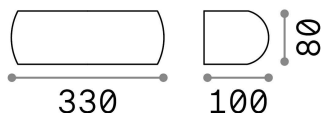

General info

Outdoor - Wall lamps

Ean	8021696092188
Item	GIOVE AP1 ANTRACITE
Installation	Wall lamps
Guarantee	5 years
Gross weight	1.1 kg
Volume	0.00408 m ³

Technical info

Net weight	0.9 kg
Insulation class	I
Protection index	IP54
Compliance	CE
Operating temperature	-15° ~ +45 °C
Dimmer	Determined by the light bulb
Power output	220-240 V AC
Power supply	Not required

Source info

Integrated source	Light bulb (not included)
Replaceable source	No
Power	E27 max 1 x 60 W
Emission	Direct + Indirect
Max consumption	-