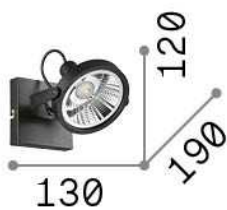

General info

Indoor - Ceiling lamps

Ean	8021696200231
Item	GLIM PL1 NERO
Installation	Ceiling lamps
Guarantee	5 years
Gross weight	0.57 kg
Volume	0.003402 m ³

Technical info

Net weight	0.48 kg
Insulation class	I
Protection index	IP20
Compliance	CE
Operating temperature	0° ~ +40 °C
Dimmer	Determined by the light bulb
Power output	220-240 V AC
Power supply	Not required
Adjustability	YES

Source info

Integrated source	Light bulb (included)
Replaceable source	Replaceable
Power	GU10 max 1 x 50 W
Emission	Direct
Max consumption	-
Bulb included	1 - E14 OLIVA 4W 3000K CRI80 SATIN